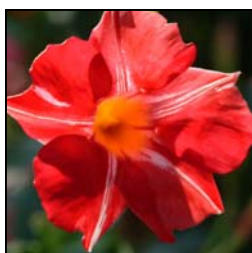

Stars & Stripes™

This beautiful variety has red with white stripe flowers. With an upright growth habit, this variety has a compact habit and good branching.