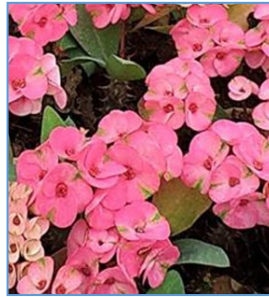

**Pink
Shades**