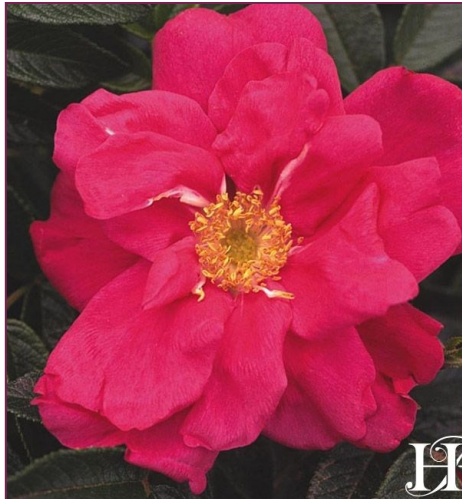

PURPLE PAVEMENT