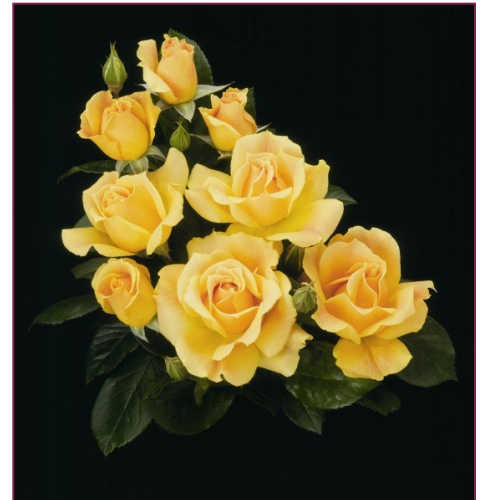

SHRUB

- ◆ Available in 32cp and 72cp
- ◆ Repeat bloom cycles and excellent disease resistance

BELINDA'S DREAM

BRILLIANT PINK ICEBERG

BURGUNDY ICEBERG™

CINCO DE MAYO™

DEJA BLU™

EASY GOING®