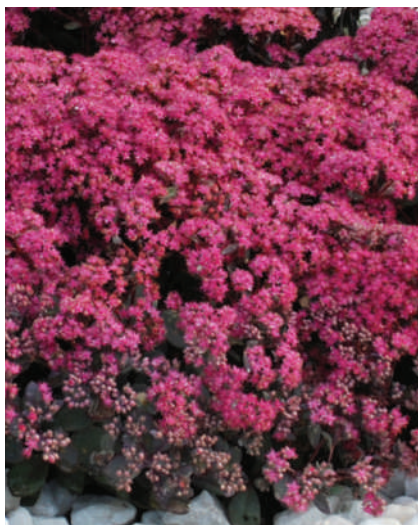

Sedum cauticola
SUNSPARKLER® Dazzleberry
81972