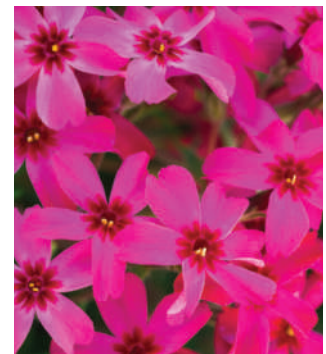

Phlox subulata
Crimson Beauty
77225