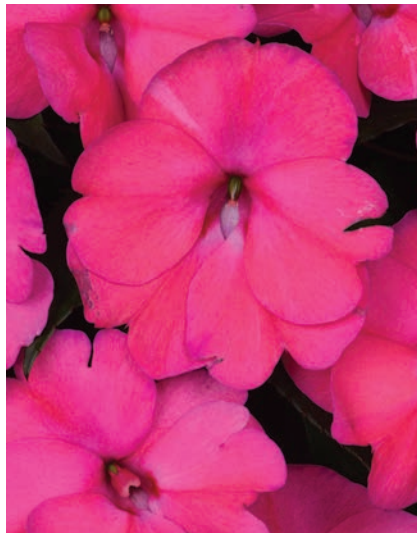

Impatiens interspecific
SUNSTANDING® Rose Aurora
31138

Impatiens interspecific | SunStanding®

Status	Variety Name	Variety Code	Vigor	Habit	Earliness 1-3	Daylength Neutral Y/N	Production Farm	Basewell Y/N
	Impatiens interspecific SunStanding® Dark Red	31163	●●●○○	Upright	■□	Y	ELS	Y
	Impatiens interspecific SunStanding® Flame Orange	31183	●●○○○	Upright	■□	Y	ELS	Y
	Impatiens interspecific SunStanding® Lavender	31140	●●●○○	Upright	■□	Y	ELS	Y
	Impatiens interspecific SunStanding® Light Pink Aurora	32248	●●●○○	Upright	■□	Y	ELS	Y
	Impatiens interspecific SunStanding® Neon Red	31153	●●●○○	Upright	■□	Y	ELS	Y
	Impatiens interspecific SunStanding® Neon Rose	31148	●●●○○	Upright	■□	Y	ELS	Y
	Impatiens interspecific SunStanding® Orange Aurora	31152	●●○○○	Upright	■□	Y	ELS	Y
	Impatiens interspecific SunStanding® Rose Aurora	31138	●●●○○	Upright	■□	Y	ELS	Y