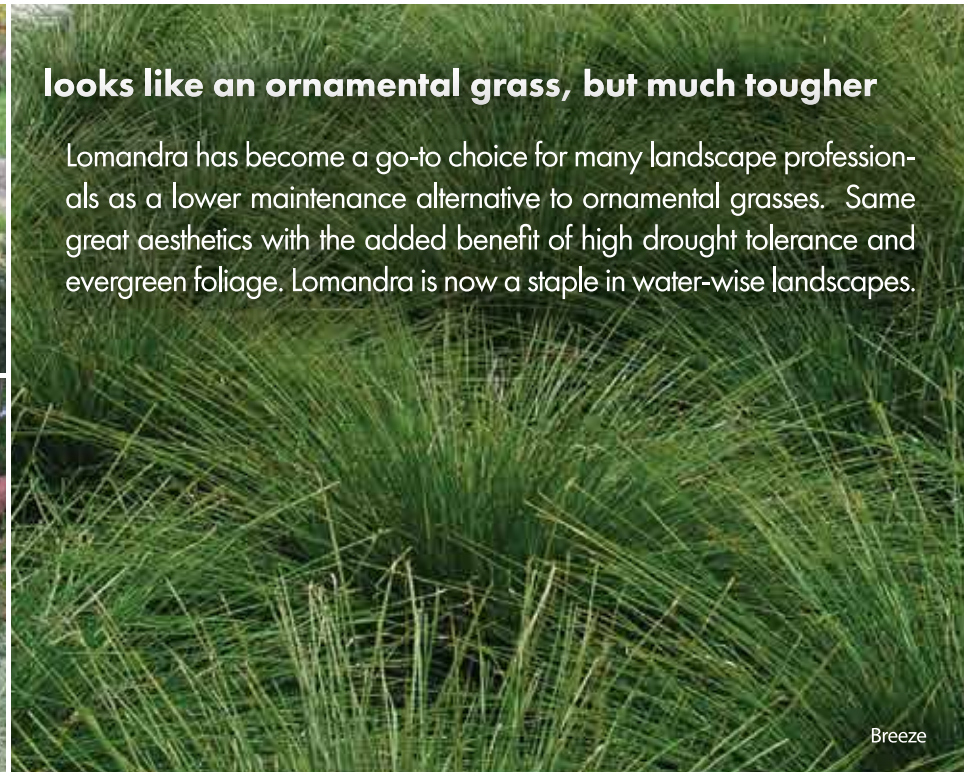

4ft.

Katie Belles

Katrinus Deluxe

**looks like an ornamental grass, but much tougher**

Lomandra has become a go-to choice for many landscape professionals as a lower maintenance alternative to ornamental grasses. Same great aesthetics with the added benefit of high drought tolerance and evergreen foliage. Lomandra is now a staple in water-wise landscapes.

Breeze

COMPACT \* LOADS OF FLOWERS \* DROUGHT & SALT TOLERANT

Blue Gem™

Westringia fruticosa  
'WES03' Blue Gem™ PP25,674

Description	Medium to large shrub with rosemary-like foliage and dark purple flowers
Dimensions	6-8 h x 4-6' w (+/-)
Position	Full to filtered sun
Soil Type	Free-draining soils
Applications	Coastal plantings; low maintenance gardens