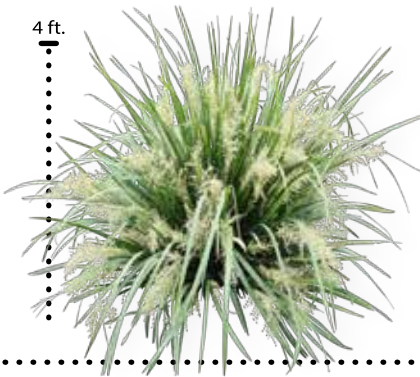

3 ft.

SUN TO SHADE \* EVERGREEN \* DROUGHT TOLERANT \* TOUGH

Breeze™

Lomandra longifolia  
'LM300' Breeze™ PP15,420

Description	Evergreen fine-bladed, grassy perennial with an upright to weeping habit
Dimensions	3 h x 3' w (+/-)
Position	Heavy shade to full sun
Soil Type	Sandy to well drained clayey soils
Applications	Group and mass plantings, borders, or use in large water-wise containers.

4ft.

Katie Belles™

Lomandra hystrix  
'LHBYF' Katie Belles™

Description	Tufting grassy perennial with broad foliage; fragrant inflorescence w/ small yellow flowers.
Dimensions	4-4.5' h x 4.5' w (+/-)
Position	Heavy shade to full sun
Soil Type	Free-draining to wet, heavy soils
Applications	Tolerates periodic wet feet; use near bioswales, retention ponds and so on

4ft.

Katrinus Deluxe

Lomandra longifolia  
'Katrinus Deluxe' PP19,262

Description	Tufting perennial with an arched to weeping habit; bright green, grassy foliage
Dimensions	3' h x 3' w (+/-)
Position	Heavy shade to full sun
Soil Type	Free-draining soils
Applications	Mass plantings, group plantings, borders... even large containers.