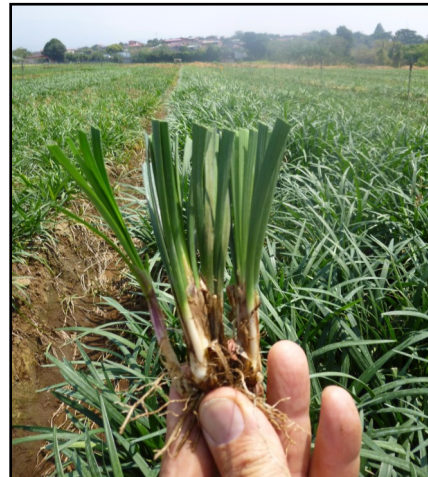

Clump-cut foliage

When should I order the Daylilies?

The Daylilies can be shipped year round, as with all the plants we offer from Costa Rica. The supplier recommends receiving them in Fall for late Spring and Summer sales or receiving them in Spring for late Fall and early Spring sales.

Shipping Information

Orders are cut, cleaned and packed on Mondays and Tuesdays of the week prior to the requested ship date. They are then received by the freight forwarder in Miami over the weekend and shipped out to you as soon as possible!

FOB: Miami, FL