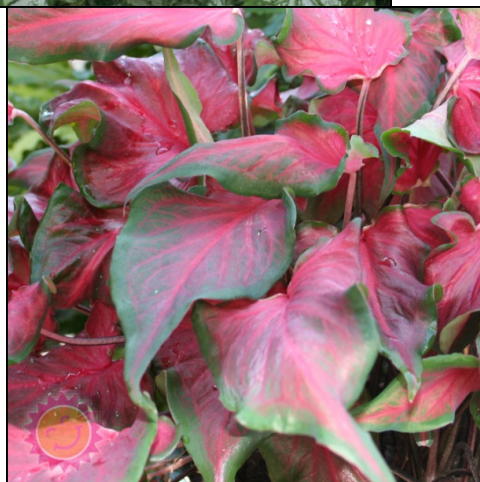

Lil' Star has small, bright white, heart shaped leaves with contrasting green veins. This plant has been observed for many years and have determined that it does not have a dormancy requirement allowing year round production given adequate temperature and light.

Available in 98cp

**Florida Blizzard**

**Caladiums (Bulb)**

Here are 2 of the newest varieties from our supplier of Caladium bulbs.

**Florida Blizzard**– This caladium has white blotches with white veins and heavy green margin. It has a tall, upright with many leaves when de-eyed. Use for 4 and 6 inch pots and is good in shady landscapes.

**Rosalie**– This variety has deep red center with dark red veins and dark green margins. It is a short variety and is good for 4 and 6 inch pots and hanging baskets. Should be grown in very little shade pots and the landscape.