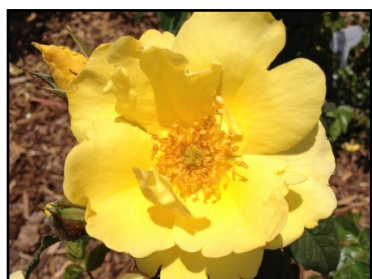

We offer Kolorscape® Roses in 32-cell and 72-cell liners. This collection also comes with an option of either hanging or stake tags.

Cheri

Fire Opal

Flamingo

Kardinal

Lemon Fizz

Milano

### Catalogs Currently Available:

Dummen Annuals  
Dummen Poinsettias  
Plumeria (named varieties)  
Sun Parasol Mandevilla  
Sundenia® Dipladenia  
Thailand Plants  
Tuffy Plant Collection

Just click on the catalogs above to view them directly from your computer!