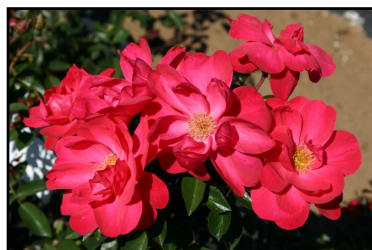

Bill Moore & Co., Inc.

Inside this issue:

Kolorscape® Roses	1
Featured Plants	2
33rd Anniversary	2

New Rose line: Kolorscape®

The Kolorscape® series is a collection of shrub roses from Kordes®. This collection is easy to care for, and was created for use in gardens, hedges, and public spaces.

Kolorscape® Roses are disease-resistant, self-cleaning, and heat-tolerant throughout the entire United States. These compact, mounded shrubs have stunning flower power, glossy green foliage, and a generous bloom cycle that will continue until the first hard frost. The Kolorscape® collection is hardy to zone 5.

We offer Kolorscape® Roses in 32-cell and 72-cell liners. This collection also comes with an option of either hanging or stake tags.

Cheri