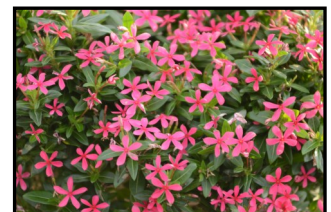

Bill Moore & Co., Inc.

Inside this issue:

Vinca Soiree	1
Featured Plants	2
Fall Annuals	2

www.billmooreco.com

Catalogs Currently Available:

Dummen Annuals Vol 1
Dummen Annuals Vol 2
Dummen Perennials
Dummen Poinsettias
Plumeria (named varieties)
Suntory
Thailand Plants
Tuffy Plant Collection

Just click on the catalogs above to view them directly from your computer!

Vinca Soiree® Catharanthus

Soiree® Crown Catharanthus- Soiree® Crown have gorgeously ridged petals shaped like a queen's crown. These regal gems will light up any garden with their full flower coverage, vivid eye drawing colors with deep glossy green foliage. Keeps habit all summer long, has no leggy branches, and has tons of flower power.

Soiree® Double Catharanthus -Soiree® Double blooms have two distinct layers of frilly petals. This will light up any garden with their amazing flower coverage, vivid eye drawing colors, with deep glossy green foliage. Keeps habit all summer long, has no leggy branches and has tons of flower power.

Soiree® Kawaii Catharanthus- Soiree Ka • wa • i • i® are micro blooming catharanthus which will light up any garden with their amazing flower coverage, vivid eye-drawing colors with deep glossy green foliage. Keeps habit all summer long, has no leggy branches and has tons of flower power.

Pink