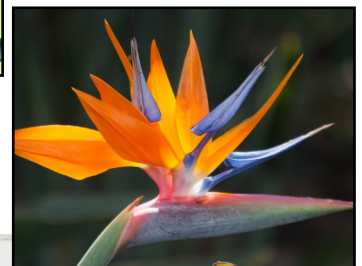

Featured Plants

Bill Moore & Co., Inc.
PO Box 1587
Brandon, FL 33509
800.237.7794
813.689.6706
813.684.5856 Fx

Previously Featured Plants:

Agapanthus 'Storm Cloud'
Agapanthus 'Imp. Peter Pan'
Aglaonema
Buddleia Buzz
Burdidgea scheizocheila
Caladium Painted Frog™ series
Cajun Hibiscus
Canna Cannasol series
Coleus MS 'Dutch Mill Drive'
Delosperma 'Jewel' series
Dianthus Sunflor series
Dieffenbachia 'Tropic Marianne'
Eucomis 'Ahola Lily' series
Gerbera Flora Line®
Imp. Bounce/ Big Bounce
Ipomea FloraMia
Lycium barbarum (Goji Berry)
Mandevilla SP® 'Apricot'
Mandevilla SP® 'Designer White'
Medinilla
Mini Cattelyas
Panicum 'Hot Rod'
Rose Sunblaze® series
Ruellia 'Mayan' series
Strelitzia 'Mandela's Gold'

Check us out :
@bmcplants

We gladly accept the following from customers within the United States.

Birds of Paradise 'Bare Root'

We offer bare root Strelitzia! This is a great way to save on freight as we are able to ship about 750 in 1 box. These are just about liner size and are ready to be potted up. Availability is regular, and we are able to offer these for Strelitzia 'Mandela's Gold', *nicholai* (White) and *reginae* (Orange).

FOB Apopka, FL

reginae

Example of how the bare root Birds of Paradise are shipped

Fall Annuals

Whether it's unrooted cuttings of New Guinea Impatiens, rooted Begonia plugs or Pansy plugs, we have you covered. It's not too late to get your Fall Annuals in. Give us a call to get those plants delivered to your nursery!