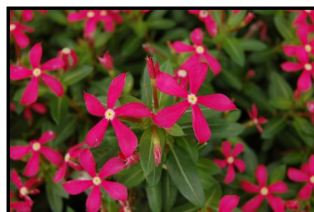

Just click on the catalogs above to view them directly from your computer!

Vinca Soiree® Catharanthus

Soiree® Crown Catharanthus- Soiree® Crown have gorgeously ridged petals shaped like a queen's crown. These regal gems will light up any garden with their full flower coverage, vivid eye drawing colors with deep glossy green foliage. Keeps habit all summer long, has no leggy branches, and has tons of flower power.

Pink

Rose

Soiree® Double Catharanthus -Soiree® Double blooms have two distinct layers of frilly petals. This will light up any garden with their amazing flower coverage, vivid eye drawing colors, with deep glossy green foliage. Keeps habit all summer long, has no leggy branches and has tons of flower power.

Orchid

Pink

White

Soiree® Kawaii Catharanthus- Soiree Ka • wa • i • i® are micro blooming catharanthus which will light up any garden with their amazing flower coverage, vivid eye-drawing colors with deep glossy green foliage. Keeps habit all summer long, has no leggy branches and has tons of flower power.