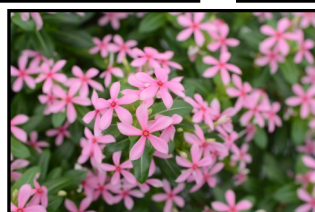

Bill Moore & Co., Inc.

Inside this issue:

Vinca Soiree	1
Featured Plants	2
Fall Annuals	2

www.billmooreco.com

Catalogs Currently Available:

Dummen Annuals Vol 1
Dummen Annuals Vol 2
Dummen Perennials
Dummen Poinsettias
Plumeria (named varieties)
Suntory
Thailand Plants
Tuffy Plant Collection

Just click on the catalogs above to view them directly from your computer!

Vinca Soiree® Catharanthus

Soiree® Crown Catharanthus- Soiree® Crown have gorgeously ridged petals shaped like a queen's crown. These regal gems will light up any garden with their full flower coverage, vivid eye drawing colors with deep glossy green foliage. Keeps habit all summer long, has no leggy branches, and has tons of flower power.

Soiree® Double Catharanthus -Soiree® Double blooms have two distinct layers of frilly petals. This will light up any garden with their amazing flower coverage, vivid eye drawing colors, with deep glossy green foliage. Keeps habit all summer long, has no leggy branches and has tons of flower power.

Soiree® Kawaii Catharanthus- Soiree Ka • wa • i • i® are micro blooming catharanthus which will light up any garden with their amazing flower coverage, vivid eye-drawing colors with deep glossy green foliage. Keeps habit all summer long, has no leggy branches and has tons of flower power.

Pure
White