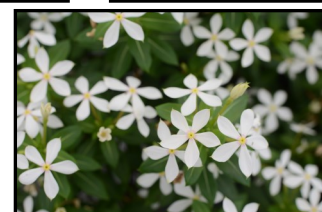

Bill Moore & Co., Inc.

Inside this issue:

Vinca Soiree	1
Featured Plants	2
Fall Annuals	2

www.billmooreco.com

Catalogs Currently Available:

Dummen Annuals Vol 1
Dummen Annuals Vol 2
Dummen Perennials
Dummen Poinsettias
Plumeria (named varieties)
Suntory
Thailand Plants
Tuffy Plant Collection

Just click on the catalogs above to view them directly from your computer!

Vinca Soiree® Catharanthus

Soiree® Crown Catharanthus- Soiree® Crown have gorgeously ridged petals shaped like a queen's crown. These regal gems will light up any garden with their full flower coverage, vivid eye drawing colors with deep glossy green foliage. Keeps habit all summer long, has no leggy branches, and has tons of flower power.

Soiree® Double Catharanthus -Soiree® Double blooms have two distinct layers of frilly petals. This will light up any garden with their amazing flower coverage, vivid eye drawing colors, with deep glossy green foliage. Keeps habit all summer long, has no leggy branches and has tons of flower power.

Soiree® Kawaii Catharanthus- Soiree Ka • wa • i • i® are micro blooming catharanthus which will light up any garden with their amazing flower coverage, vivid eye-drawing colors with deep glossy green foliage. Keeps habit all summer long, has no leggy branches and has tons of flower power.

Pure
White