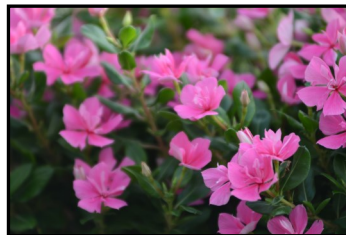

Just click on the catalogs above to view them directly from your computer!

Vinca Soiree® Catharanthus

Soiree® Crown Catharanthus- Soiree® Crown have gorgeously ridged petals shaped like a queen's crown. These regal gems will light up any garden with their full flower coverage, vivid eye drawing colors with deep glossy green foliage. Keeps habit all summer long, has no leggy branches, and has tons of flower power.

Pink

Rose

Soiree® Double Catharanthus -Soiree® Double blooms have two distinct layers of frilly petals. This will light up any garden with their amazing flower coverage, vivid eye drawing colors, with deep glossy green foliage. Keeps habit all summer long, has no leggy branches and has tons of flower power.

Orchid

Pink

White

Soiree® Kawaii Catharanthus- Soiree Ka • wa • i • i® are micro blooming catharanthus which will light up any garden with their amazing flower coverage, vivid eye-drawing colors with deep glossy green foliage. Keeps habit all summer long, has no leggy branches and has tons of flower power.