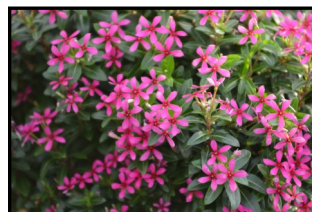

Bill Moore & Co., Inc.

Inside this issue:

Vinca Soiree	1
Featured Plants	2
Fall Annuals	2

www.billmooreco.com

Catalogs Currently Available:

Dummen Annuals Vol 1
Dummen Annuals Vol 2
Dummen Perennials
Dummen Poinsettias
Plumeria (named varieties)
Suntory
Thailand Plants
Tuffy Plant Collection

Just click on the catalogs above to view them directly from your computer!

Vinca Soiree® Catharanthus

Soiree® Crown Catharanthus- Soiree® Crown have gorgeously ridged petals shaped like a queen's crown. These regal gems will light up any garden with their full flower coverage, vivid eye drawing colors with deep glossy green foliage. Keeps habit all summer long, has no leggy branches, and has tons of flower power.

Soiree® Double Catharanthus -Soiree® Double blooms have two distinct layers of frilly petals. This will light up any garden with their amazing flower coverage, vivid eye drawing colors, with deep glossy green foliage. Keeps habit all summer long, has no leggy branches and has tons of flower power.

Soiree® Kawaii Catharanthus- Soiree Ka • wa • i • i® are micro blooming catharanthus which will light up any garden with their amazing flower coverage, vivid eye-drawing colors with deep glossy green foliage. Keeps habit all summer long, has no leggy branches and has tons of flower power.

Lavender