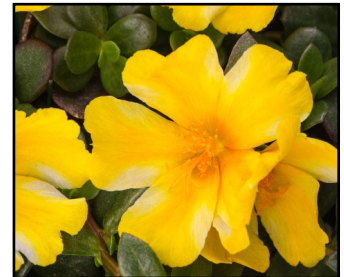

Just click on the catalogs above to view them directly from your computer!

New Pentas!

Pentas HoneyCluster™

HoneyCluster™ makes a visual impact with its bold colors and medium vigor habit. It's ideal for late season plantings that wow. This series thrives through the heat of Summer.

Double Magenta
 Available as URC & RC

Double Orange
 Available as URC & RC

Double Scarlet
 Available as URC & RC

Double Yellow
 Available as URC & RC

Grenadine
 Available as URC

Lemon Twist
 Available as URC & RC