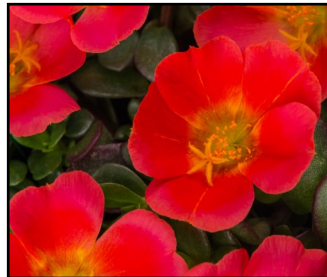

Just click on the catalogs above to view them directly from your computer!

New Pentas!

Pentas HoneyCluster™

HoneyCluster™ makes a visual impact with its bold colors and medium vigor habit. It's ideal for late season plantings that wow. This series thrives through the heat of Summer.

Double Magenta
 Available as URC & RC

Double Orange
 Available as URC & RC

Double Scarlet
 Available as URC & RC

Double Yellow
 Available as URC & RC

Grenadine
 Available as URC

Lemon Twist
 Available as URC & RC