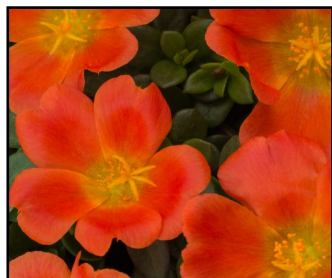

Tangerine
Available as URC