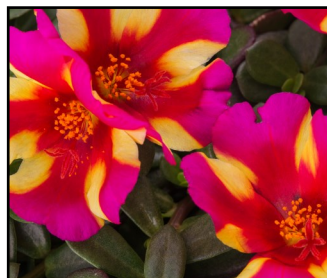

Just click on the catalogs above to view them directly from your computer!

New Pentas!

Pentas HoneyCluster™

HoneyCluster™ makes a visual impact with its bold colors and medium vigor habit. It's ideal for late season plantings that wow. This series thrives through the heat of Summer.

Limón
 Available as URC

Mango Mojito
 Available as URC & RC

Plumberry
 Available as URC

Tangerine
 Available as URC

Watermelon Punch
 Available as URC & RC

Photos courtesy of
 Westhoff-
 www.westflowers.de