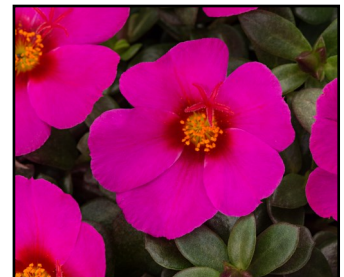

Plumberry
Available as URC