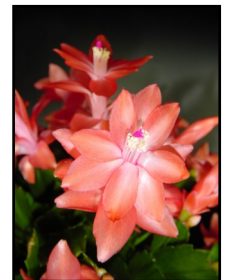

Sunset Dancer

72cp: Stick 4ppp, each plant 3-4 tiers   50cp: Stick 5ppp, each plant 3-4 tiers
Minimum order: 7 boxes (14 trays)

We'll see you at TPIE 2018!

We'll be showcasing at the upcoming TPIE next month. We hope to see you there!

Get your tickets now!
www.tpie.org

**Tropical Plant Industry Exhibition
Broward County Convention Center
Ft. Lauderdale, FL**

January 17-19

**Bill Moore & Co., Inc.
Booth#1909**