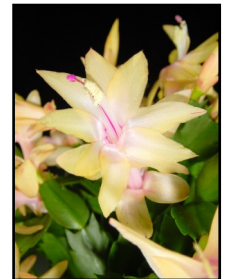

Limelight Dancer