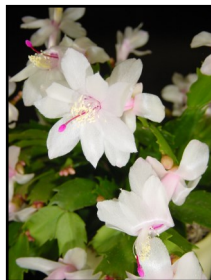

Bill Moore & Co., Inc.

Inside this issue:

Christmas Cactus	1
TPIE 2018	1
Featured Plants	2
Alocasia 'Dark Star'	2

www.billmooreco.com

Catalogs Currently Available:

- Botany Lane Succulents
- Costa Rica Catalog
- Dianthus Kahori
- Dummen Annuals Vol. 1
- Dummen Annuals Vol. 2
- Dummen Perennials
- Dummen Poinsettias(RedFox)
- Dummen Poinsettias(Ecke)
- Emerald Coast Growers
- Golden State Bulb
- Hatchett Creek
- Hollywood Hibiscus
- Plumeria (named varieties)
- Rinheart Poinsettias
- SunHosta
- SunStanding Impatiens
- Sunshine Horticulture
- Suntory
- Syngenta Seeds
- Syngenta Mums
- Thailand Plants
- Tuffy Plant Collection

Just click on the catalogs above to view them directly from your computer!

Christmas Cactus for 2018

Talk about planning ahead, the Schlumbergera (Christmas Cactus) require a long lead time. Orders must be placed by December 31, 2017 for shipping 50cp liners next May 15th through June 30th. So don't be late, place your orders today!

Malissa

72cp: Stick 4ppp, each plant 3-4 tiers   50cp: Stick 5ppp, each plant 3-4 tiers
Minimum order: 7 boxes (14 trays)

We'll see you at TPIE 2018!

We'll be showcasing at the upcoming TPIE next month. We hope to see you there!

Get your tickets now!
www.tpie.org

**Tropical Plant Industry Exhibition
Broward County Convention Center
Ft. Lauderdale, FL**

January 17-19

**Bill Moore & Co., Inc.
Booth#1909**