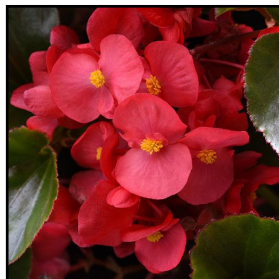

Available as 144cp and 288cp

Pink Bronze Leaf

Pink Bronze Leaf

Red Bronze Leaf

Red Green Leaf

Rose Bronze Leaf

Rose Green Leaf

Prebook your Mexican Feather Grass