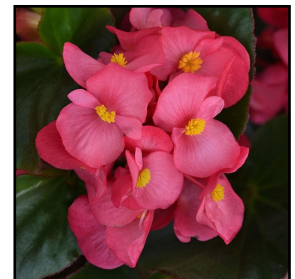

We gladly accept the following from customers within the United States.

Featured Plants

Begonia Megawatt™

The Megawatt series has striking, non-stop flowers that keep plants covered in Megacolor from Spring through Fall. Sturdy flower stems hold flowers above the foliage for superior show versus others. This series shows well as retail and perfect for landscapes, baskets, big tubs and borders.

Available as 144cp and 288cp

Pink Bronze Leaf

Pink Bronze Leaf

Red Bronze Leaf

Red Green Leaf

Rose Bronze Leaf

Rose Green Leaf

Prebook your Mexican Feather Grass