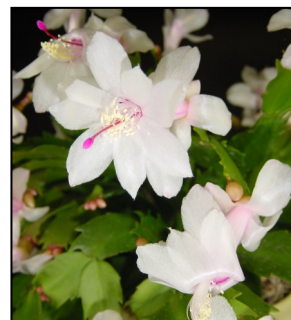

72cp and 50cp available
Stick 4ppp; each plant 3-4 tiers

FOB: Sorrento, FL

Caribbean Dancer

Cyber Dancer

Exotic Dancer

Limelight Dancer

Malissa

Polka