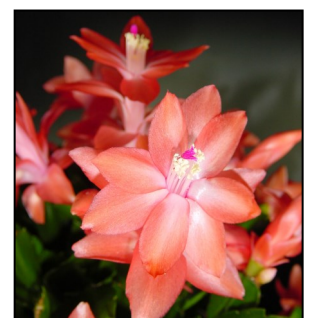

Sunset Dancer