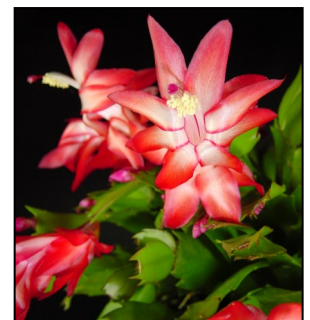

72cp and 50cp available
Stick 4ppp; each plant 3-4 tiers

FOB: Sorrento, FL

Caribbean Dancer

Cyber Dancer

Exotic Dancer

Limelight Dancer

Malissa

Polka