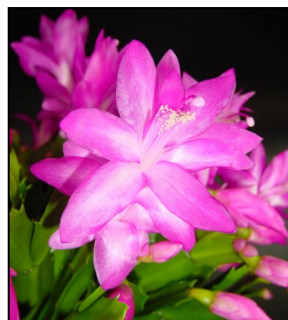

72cp and 50cp available
Stick 4ppp; each plant 3-4 tiers

FOB: Sorrento, FL

Caribbean Dancer

Cyber Dancer

Exotic Dancer

Limelight Dancer

Malissa

Polka