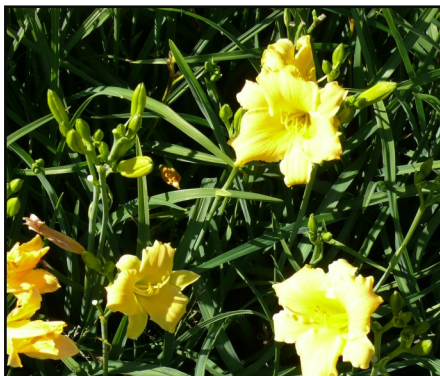

Stella Bella

Bib $.431   400/case