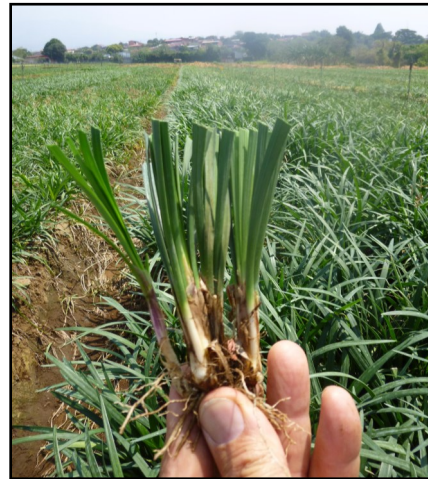

Clump-cut foliage

When should I order the Daylilies?

The Daylilies can be shipped year round, as with all the plants we offer from Costa Rica. The supplier recommends receiving them in Fall for late Spring and Summer sales or receiving them in Spring for late Fall and early Spring sales.

Shipping Information

Orders are cut, cleaned and packed on Mondays and Tuesdays of the week prior to the requested ship date. They are then received by the freight forwarder in Miami over the weekend and shipped out to you as soon as possible!

FOB: Miami, FL