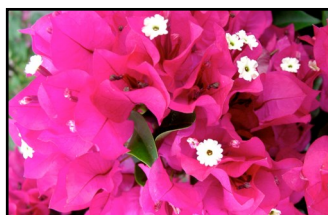

Rijnplant 'Vera Deep Purple'