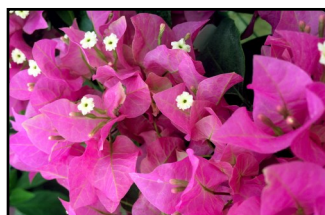

The plants are characterized by compact although vigorous growth with dense green foliage. They are exceptionally heavy bloomers – it's common for entire branches to be covered in bracts!

Available in 51cp, billable as 50
 FOB: San Juan, PR

BOOK NOW FOR SPRING SHIPPING!

Rijnstar 'Lila'

Rijnstar 'Pink'

Rijnstar 'White'

Rijnplant 'Vera Deep Purple'

Rijnplant 'Vera Light Purple'

Rijnplant 'Vera Lynn'

Rijnplant 'Vera Pink'

Rijnplant 'Vera Variegata'

Rijnplant 'Vera White'

Bill Moore & Co., Inc.
 PO Box 1587
 Brandon, FL 33509
 813.689.6706
 813.684.5856 Fx

Featured Plants

Dormant Azaleas

We have a great vendor of Dormant Azaleas. Their program ships plants that have been cooled, budded and are ready to force. Most varieties will show color after 3 to 5 weeks. As you approach April 1st, plants begin to bloom at a quicker pace and blooming can be as short as one week. Plants are pulled and packed for shipping and will not be shipped in grower pots.