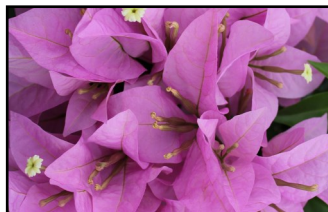

Bill Moore & Co., Inc.

Inside this issue:

Rijnplant Bougainvillea	1
Featured Plants	2
Plant shortages	2

www.billmooreco.com

Catalogs Currently Available:

[AgriStarts](#)
[Botany Lane Succulents](#)
[Brindabella™ Roses](#)
[Caladiums](#)
[Costa Rica Catalog](#)
[Danziger Annuals NA](#)
[Dummen Annuals](#)
[Dummen Poinsettias](#)
[Emerald Coast Growers](#)
[Greenheart Farms Roses](#)
[Hatchett Creek](#)
[Hollywood Hibiscus](#)
[Plumeria (named varieties)](#)
[Prefinished Succulents](#)
[Quality Cuttings](#)
[SunHosta](#)
[SunPatiens](#)
[Suntory](#)
[Syngenta Annuals](#)
[Syngenta Mums](#)
[Thailand Plants](#)
[Tropica Nursery Adenium](#)
[Tropica Nursery Succulents](#)
[Tuffy Plant Collection](#)
[Vivero International](#)

Just click on the catalogs above to view them directly from your computer!

Rijnplant® Bougainvillea

These lines of exclusive genetics developed in Holland, are particularly well suited to growing in cooler lower light climates. They also perform extremely well in warmer tropical growing conditions.

The plants are characterized by compact although vigorous growth with dense green foliage. They are exceptionally heavy bloomers – it's common for entire branches to be covered in bracts!

Available in 51cp, billable as 50
FOB: San Juan, PR

BOOK NOW FOR SPRING SHIPPING!

Rijnstar 'Lila'