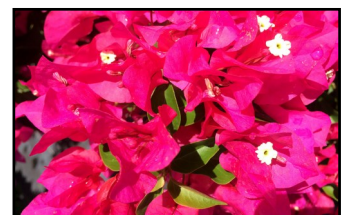

Rijnplant 'Vera Lynn'