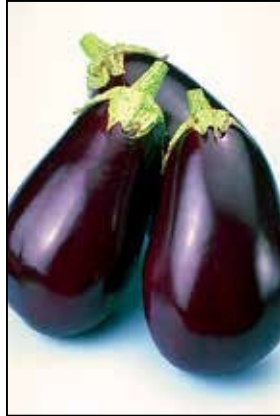

Think  
Mother's  
Day!

**Bill Moore & Co., Inc.**  
PO Box 1587  
Brandon, FL 33509  
800.237.7794  
813.689.6706  
813.684.5856 Fx

**Previously Featured Plants:**

- Alocasia 'Zula Mask'
- Anigozanthos 'Velvet Series'
- Bamboo-clumping
- Bare root Strawberries
- Bougainvillea
- Caladium 'Lil' Star'
- Callistemon
- Colocasia 'Red Eye Gecko'
- Dipladenia 'Rio' Series
- Double Flowering Adenium
- Edibles-Fruit
- Euphorbia
- Grafted Tomatoes
- Kordana Roses
- Liriope 'Isabella'
- Mandevilla 'Garden Crimson'
- Pennisetum 'Sky Rocket'
- Phyllostachys nigra 'Henon'
- Sunrosa Roses

**Featured Plants-Edibles**

This month we are taking a look at another section of the Edibles market, Veggies!! These are grafted veggies and have a great marketing program behind them, that includes the ability to purchase branded pots and tags. Check out these voluptuous veggies!