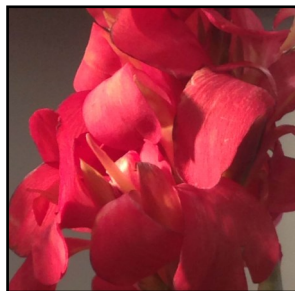

Canna Tropical 'Salmon'
Large Blooms
72cp
Zone 8+
FOB: Altha, FL